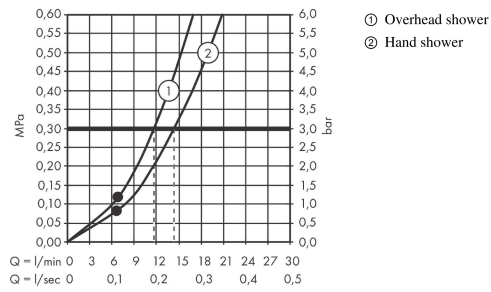

Croma Select S
Showerpipe 280 1jet with thermostat and hand shower Raindance Select S 120 3jet
Surfaces: **Polished Gold Optic**   Article Number: **26890990**

Flowchart