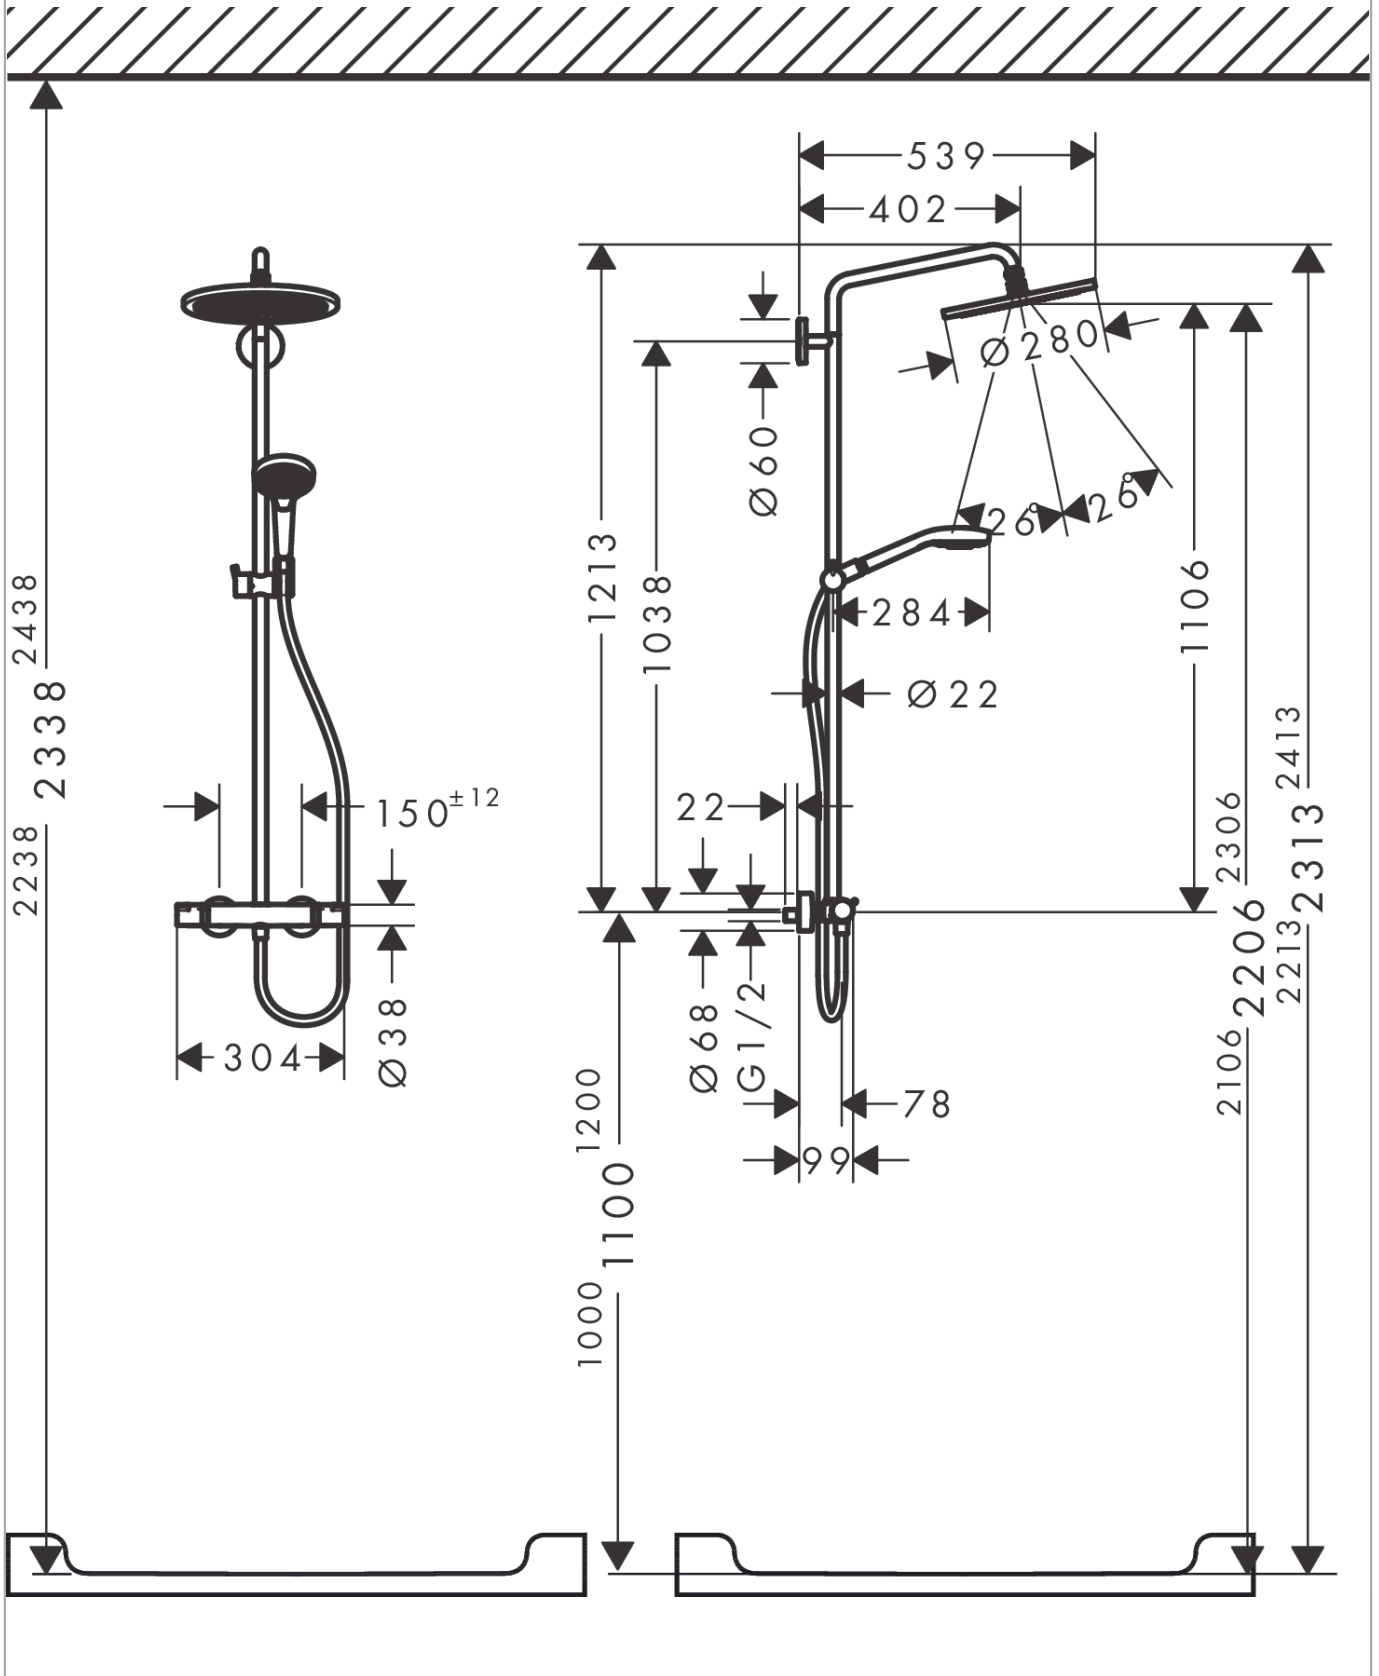

Croma Select S
Showerpipe 280 1jet with thermostat and hand shower Raindance Select S 120 3jet
Surfaces: **Polished Gold Optic** Article Number: **26890990**

Installation examples