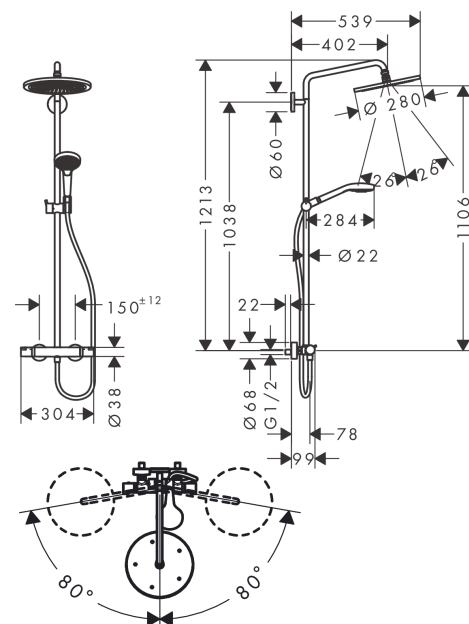

Scale drawing