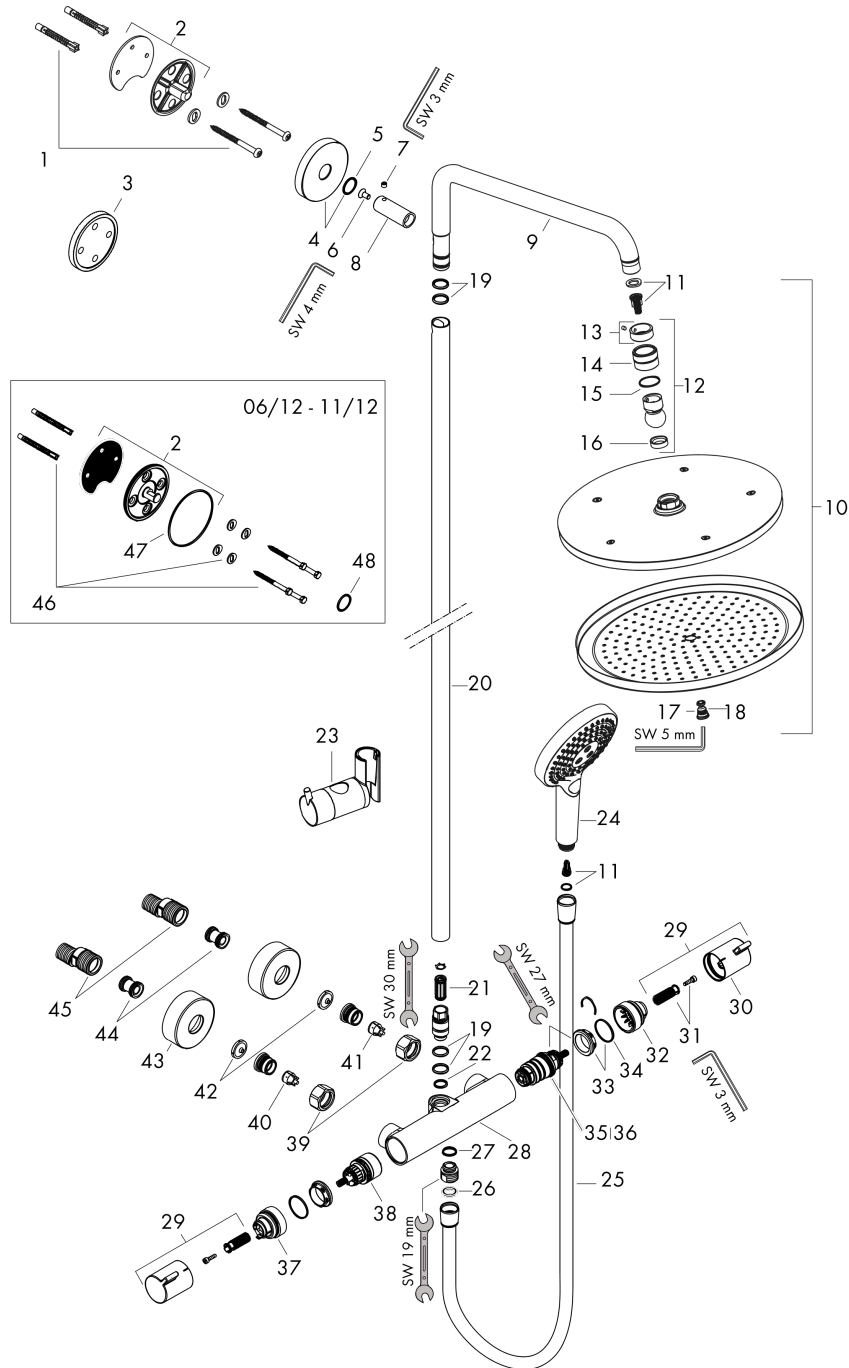

Croma Select S
Showerpipe 280 1jet with thermostat and hand shower Raindance Select S 120 3jet
Surfaces: **Polished Gold Optic** Article Number: **26890990**

Exploded Drawing

Year of production: >06/20

Croma Select S

Showerpipe 280 1jet with thermostat and hand shower Raindance Select S 120 3jet

Surfaces: **Polished Gold Optic** Article Number: **26890990**

Spare part list

Year of production: >06/20

Pos.	Description	Article Number	Price	PU
1	mounting set	96179000	-	1
2	wall flange	95688000	-	1
3	tile-matching-disk 7 mm	95239990	-	1
4	escutcheon Ø 60 mm	95692990	-	1
5	O-ring 20x2,5	92602000	-	1
6	screw	92137000	-	1
7	hollow set screw M6x5	98447000	-	1
8	sleeve	92166990	-	1
9	shower arm	95985990	-	1
10	head shower	26220990	-	1
11	filter insert	97708000	-	1
12	ball joint	98941990	-	1
13	lock washer	98942990	-	1
14	nut	97958990	-	1
15	lever collar	97536000	-	1
16	seal	97606000	-	1
17	air jet	95794990	-	1
18	O-ring 7x2	98419000	-	1
19	O-ring 15x2,5	98131000	-	1
20	pipe 1030 mm	95915990	-	1
21	noise reduction	95009000	-	1
22	O-ring 12x2,25	98382000	-	1
23	support, assy	97651990	-	1
24	handshower	26530990	-	1
25	shower hose Isiflex'B 1,60 m	28276990	-	1
26	seal	98058000	-	1
27	O-ring 14x2	98129000	-	1
28	Thermostat	92147990	-	1
29	handle	95836990	-	1
30	pushbutton	92848990	-	1
31	handle fixing set	95843000	-	1
32	safety set	95839000	-	1
33	nut	98913000	-	1
34	O-ring 26x1,5	98390000	-	1
35	thermostat cartridge	98282000	-	1
36	cartridge for exchanged connections	92373000	-	1
37	stop ring for flow control	95927000	-	1
38	shut off unit with selector	98283000	-	1
39	set of nuts	96157990	-	1
40	non return valve (pressure-resistant up to 2 MPa)	93136000	-	1
41	non return valve	96737000	-	1